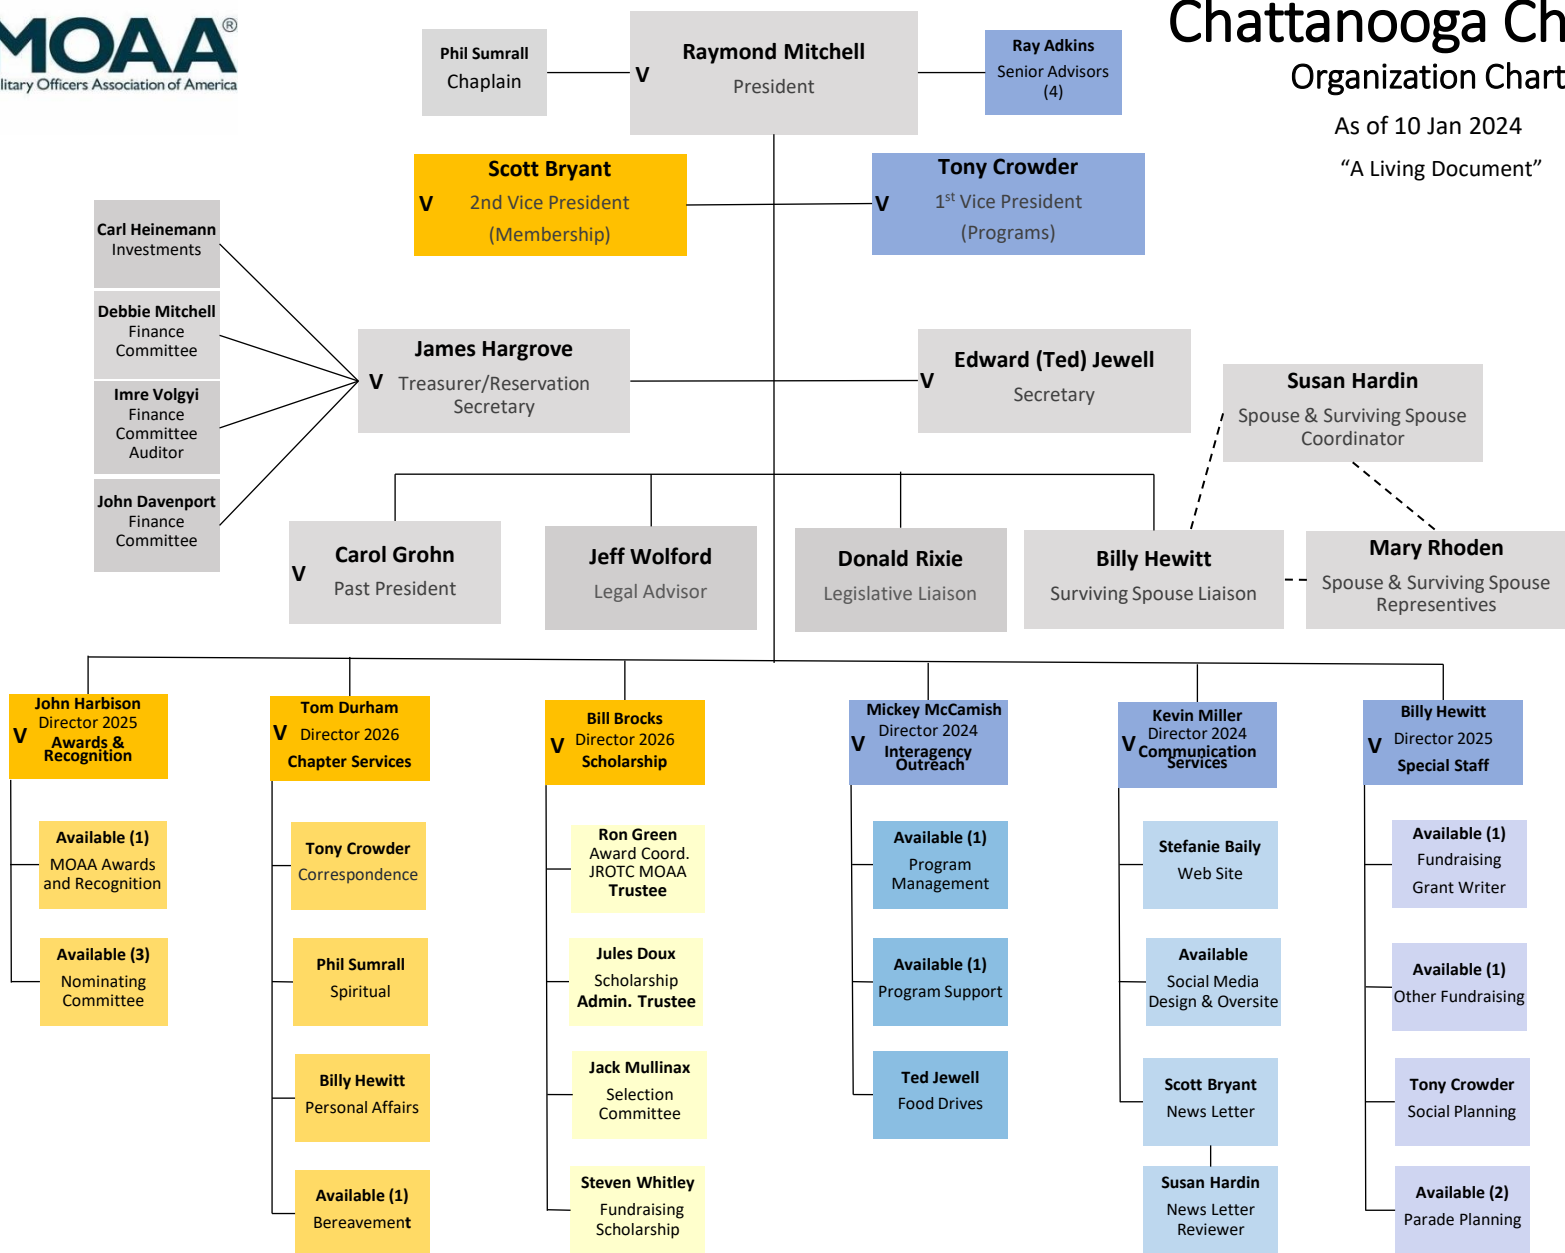

Chattanooga Chapter Organization Chart

As of 10 Jan 2024

"A Living Document"

V= Voting Board Member